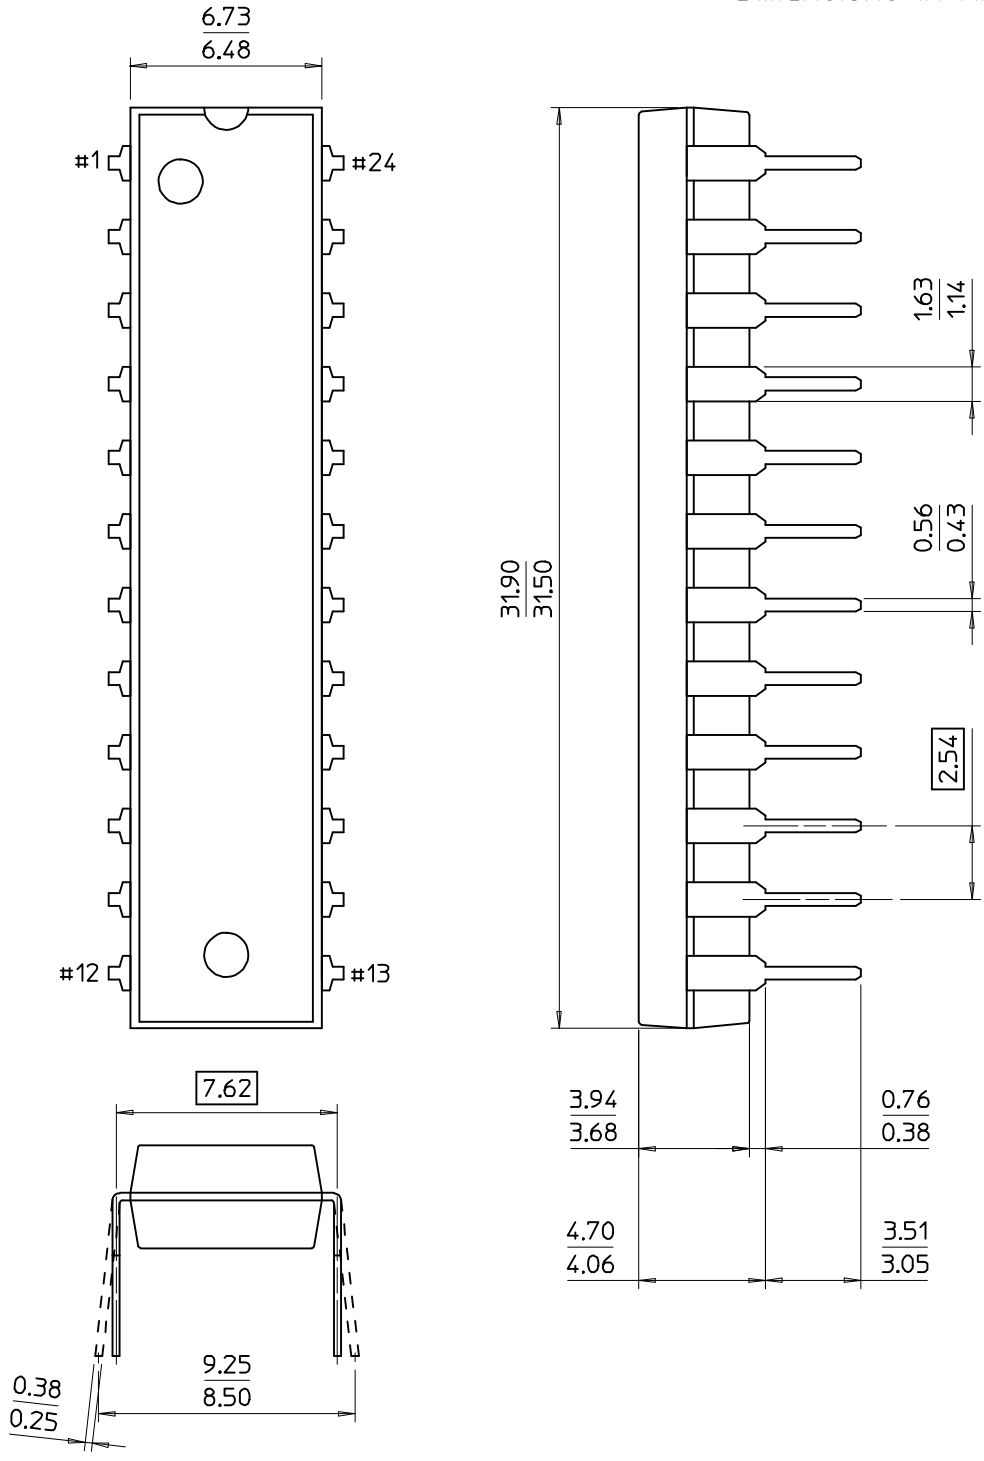

# 24-DIP-300-SG

Dimensions in Millimeters

SAMSUNG ELECTRONICS CO.,LTD.